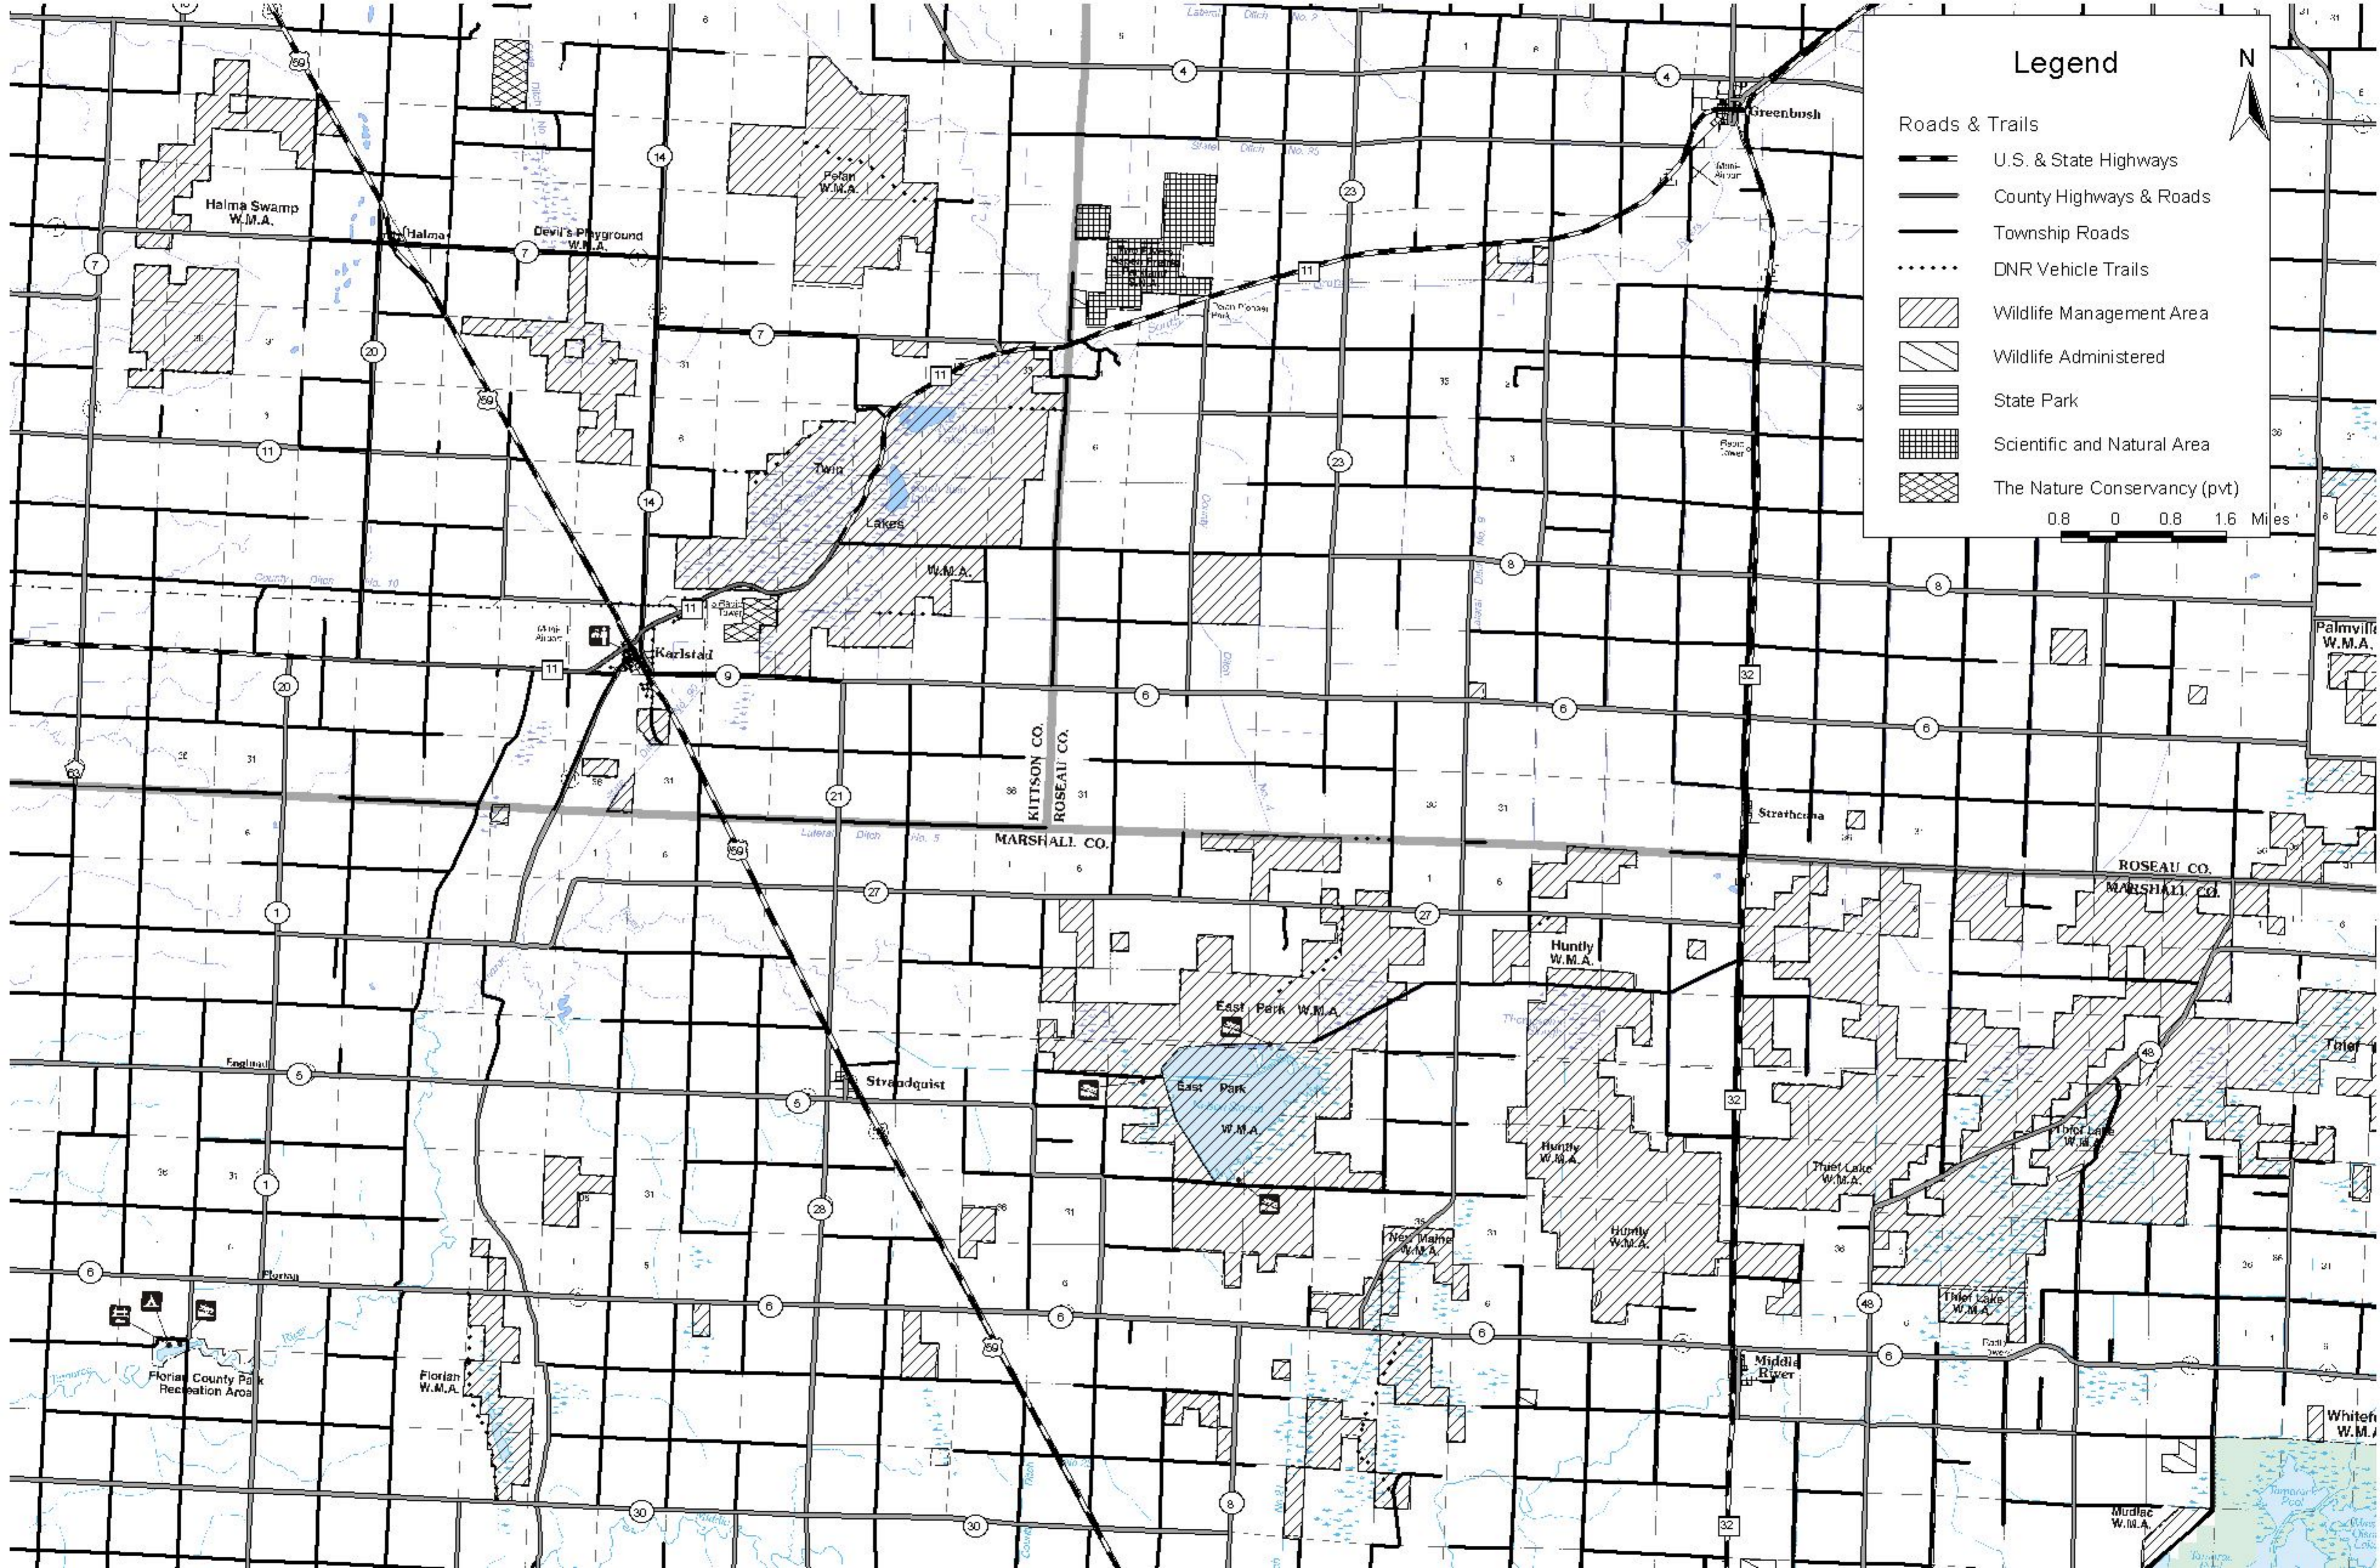

Tallgrass Aspen Parklands

- State Parks
- WMA Land
- TNC Land

1 0 1 2 3 4 5 Miles

Legend

Roads & Trails	
	U.S. & State Highways
	County Highways & Roads
	Township Roads
	DNR Vehicle Trails
	Wildlife Management Area
	Wildlife Administered
	State Park
	Scientific and Natural Area
	Roseau County Recreational Land
	The Nature Conservancy (pvt)

N

0 1 2 Miles

Legend

- Roads & Trails**
 - U.S. & State Highways
 - County Highways & Roads
 - Township Roads
 - DNR Vehicle Trails
- Wildlife Management Area
- Wildlife Administered
- State Park
- Scientific and Natural Area
- The Nature Conservancy (pvt)

0.8 0 0.8 1.6 Miles