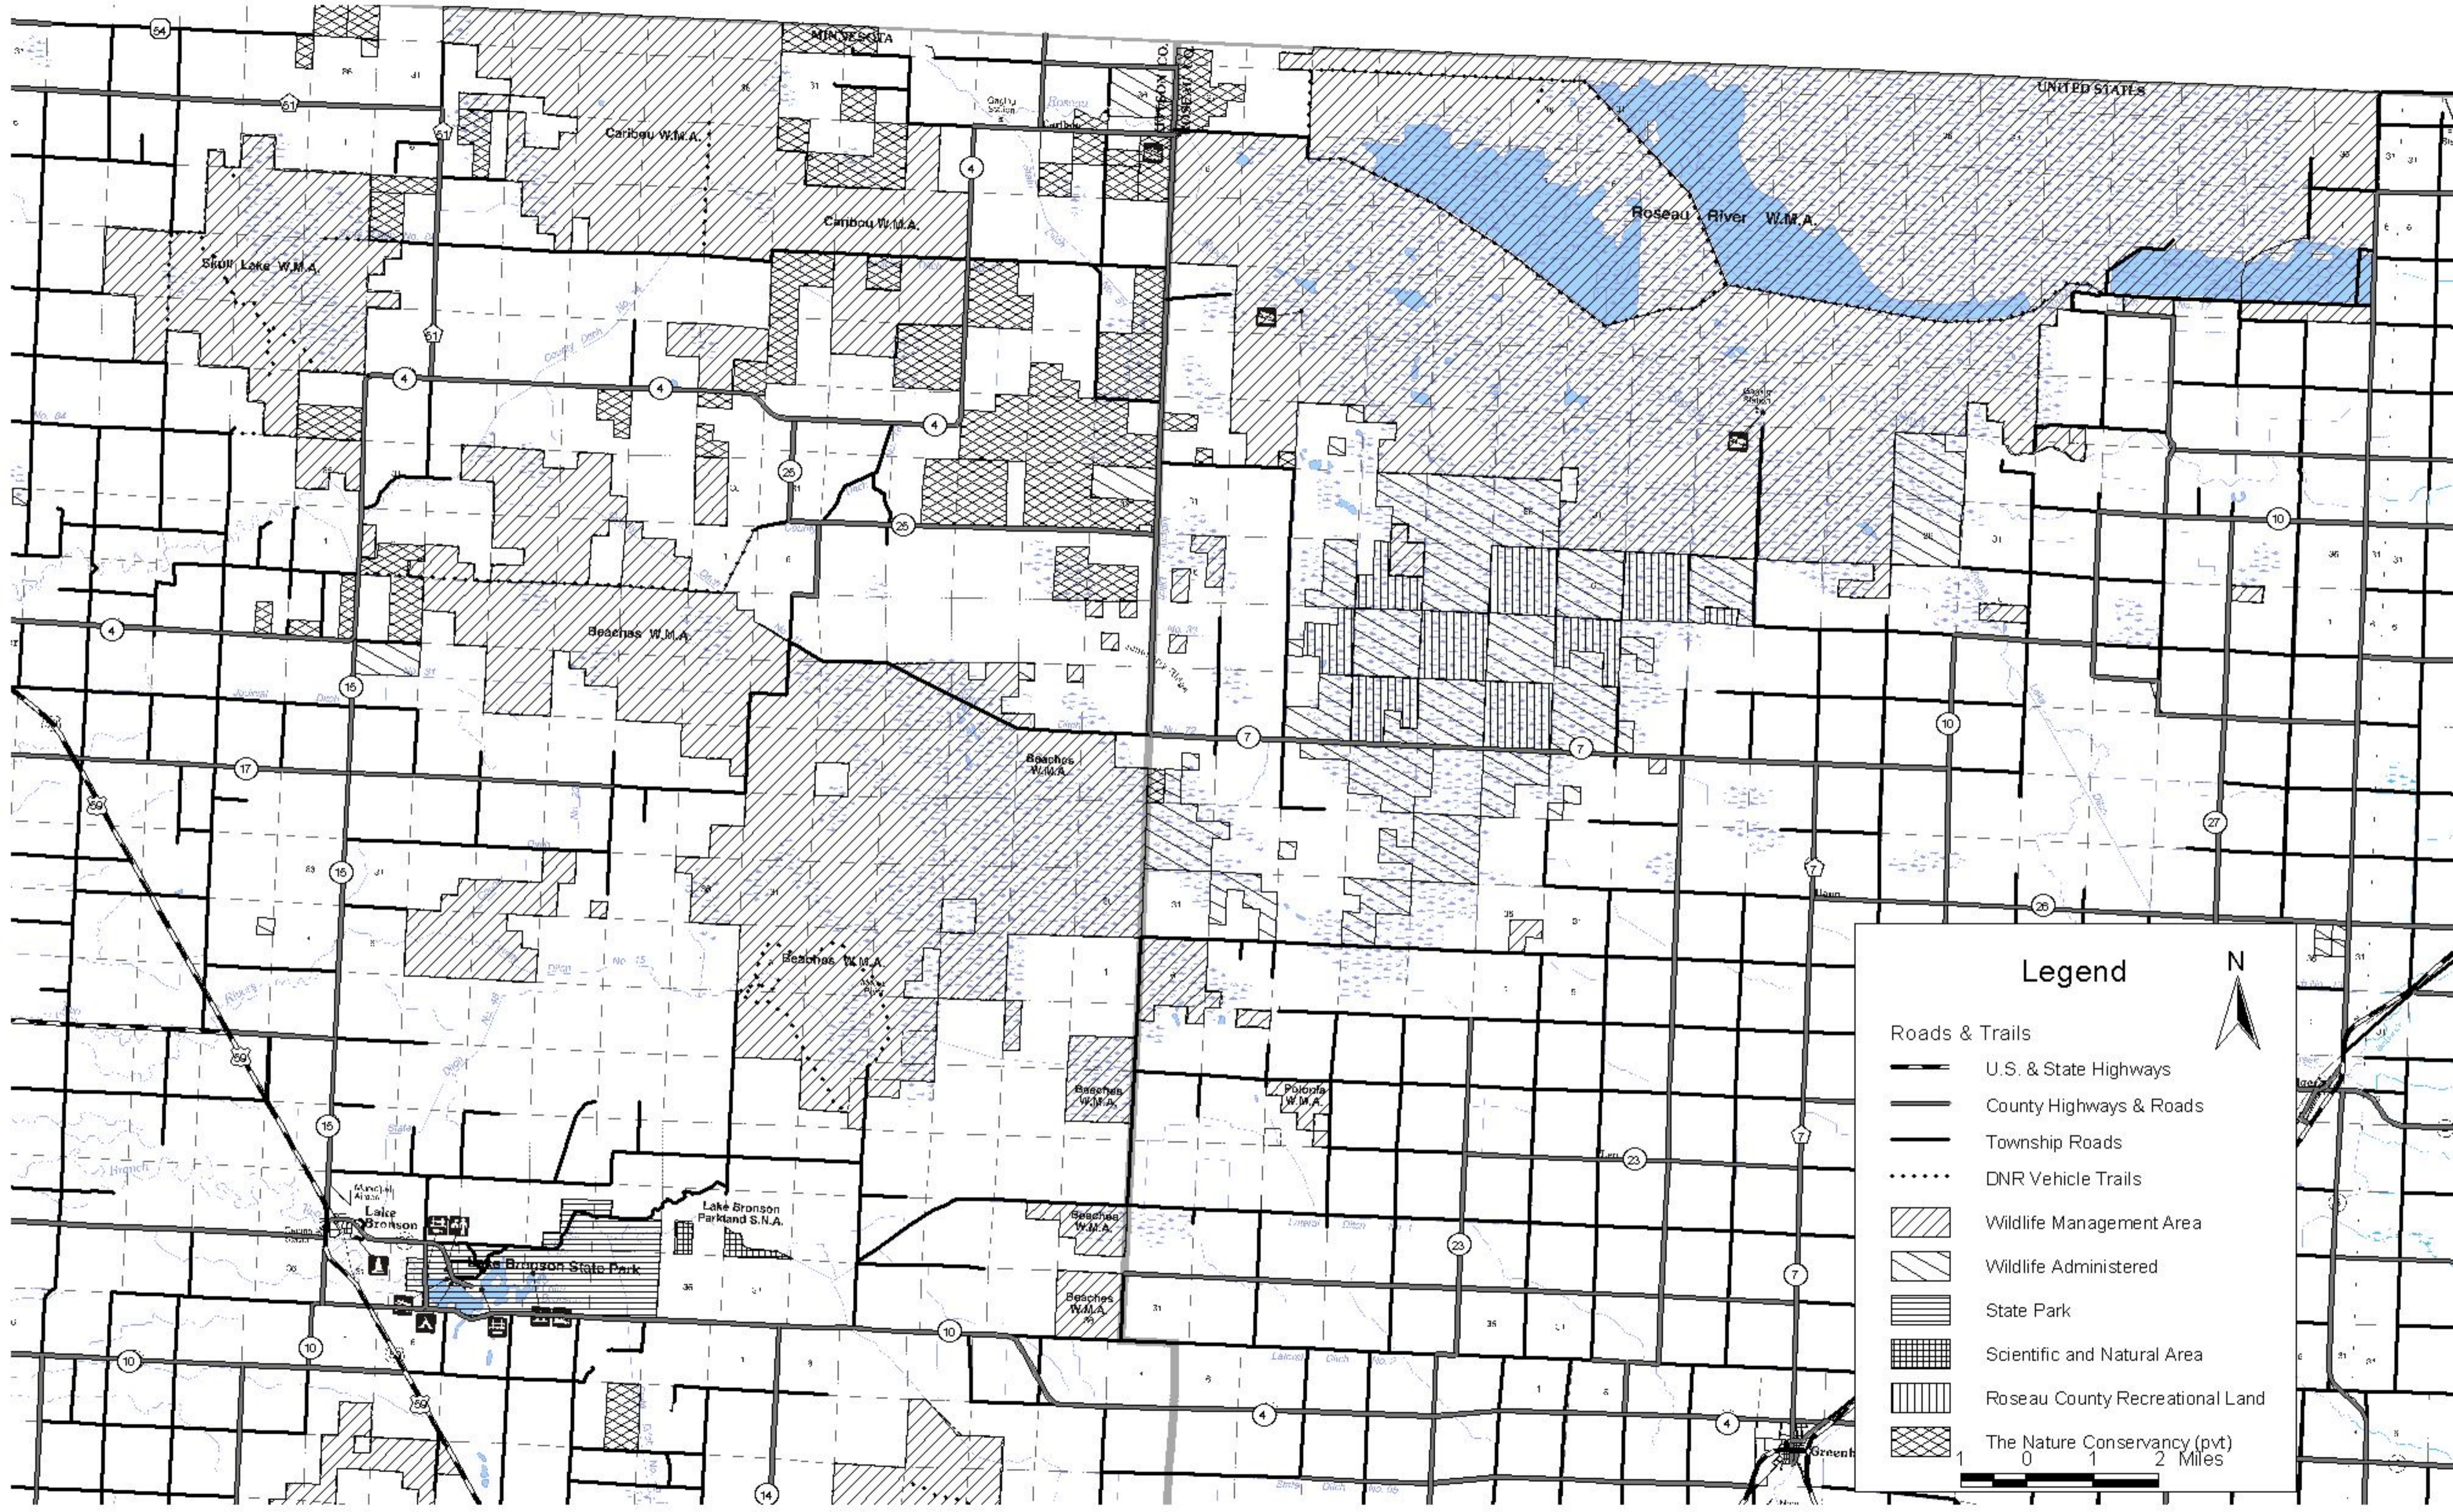

Tallgrass Aspen Parklands

- State Parks
- WMA Land
- TNC Land

1 0 1 2 3 4 5 Miles

Legend

Roads & Trails	
	U.S. & State Highways
	County Highways & Roads
	Township Roads
	DNR Vehicle Trails
	Wildlife Management Area
	Wildlife Administered
	State Park
	Scientific and Natural Area
	Roseau County Recreational Land
	The Nature Conservancy (pvt)

N

0 1 2 Miles

Legend

- Roads & Trails**
 - U.S. & State Highways
 - County Highways & Roads
 - Township Roads
 - DNR Vehicle Trails
- Wildlife Management Area
- Wildlife Administered
- State Park
- Scientific and Natural Area
- The Nature Conservancy (pvt)

0.8 0 0.8 1.6 Miles