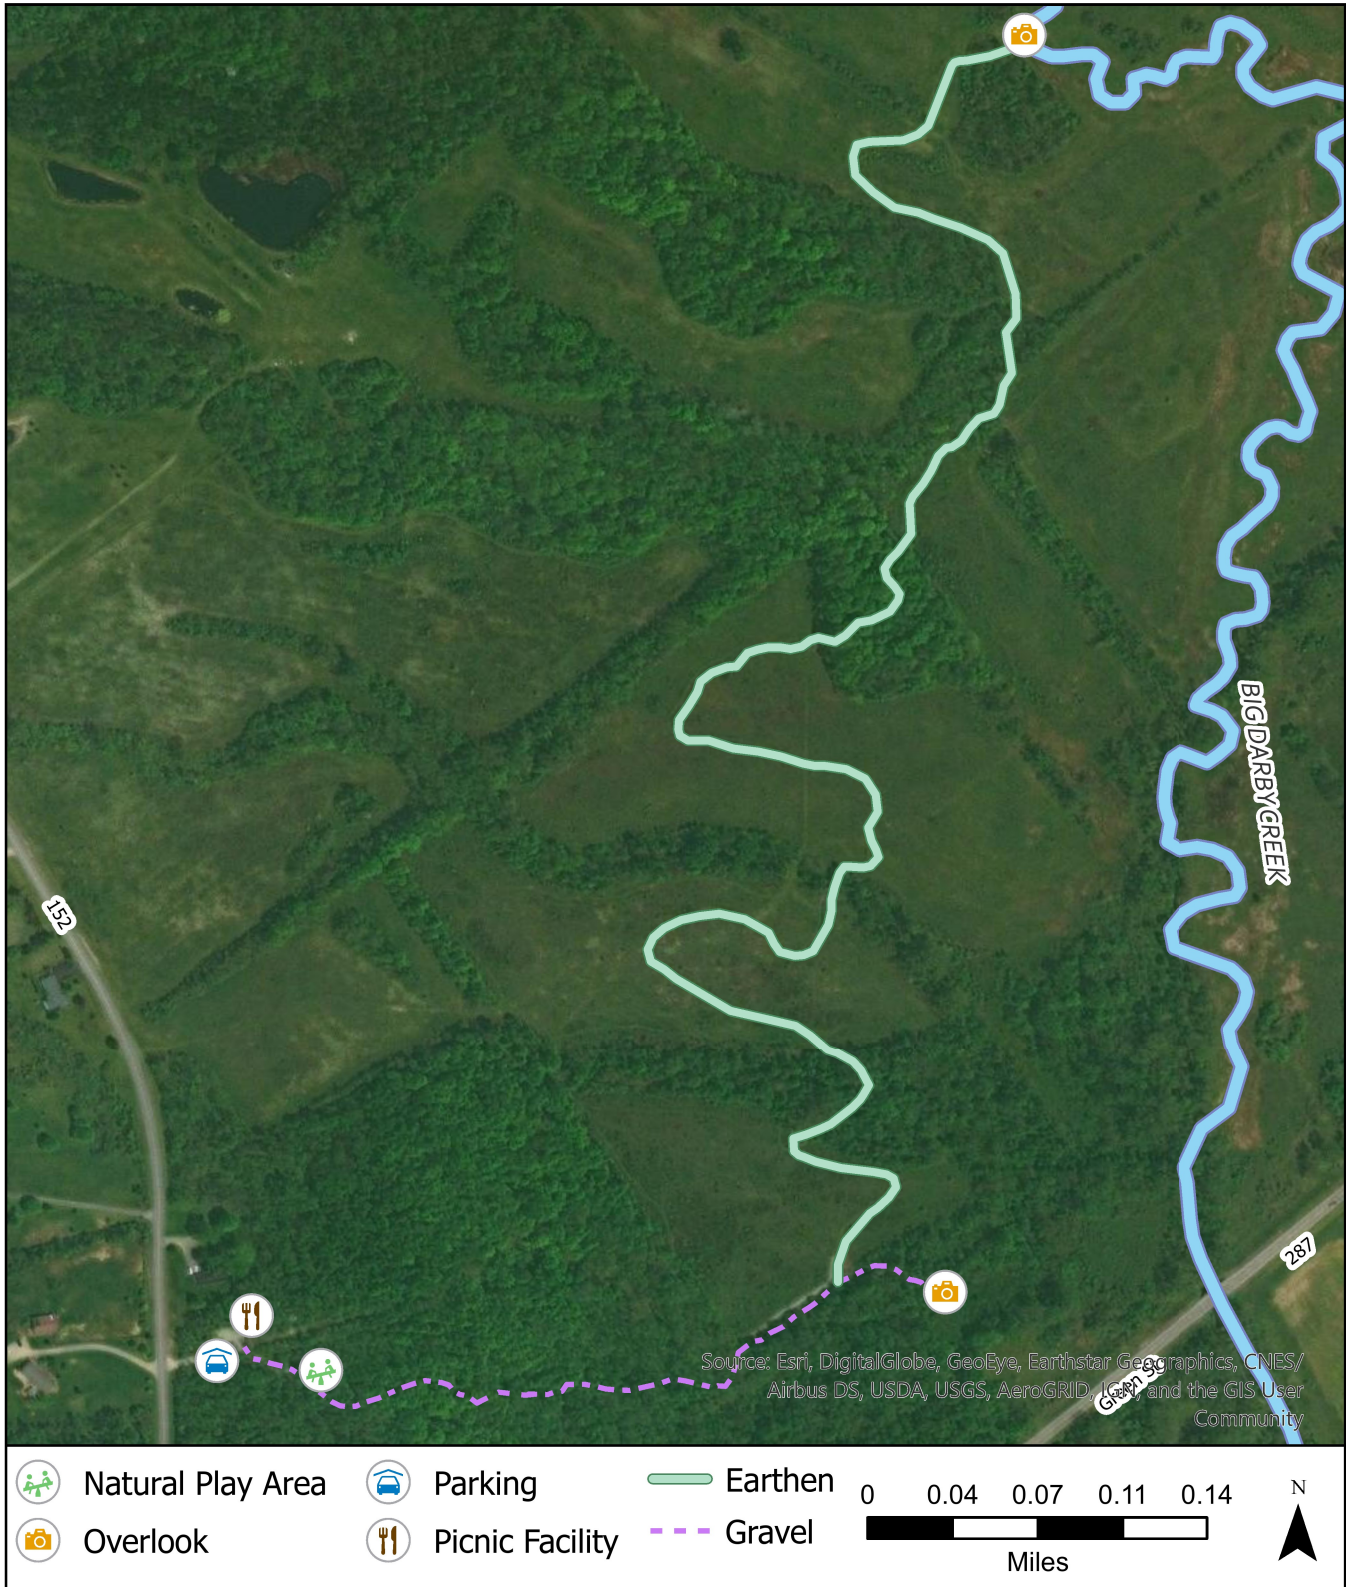

The Gary J. Jainshig Trail at The Big Darby Headwaters Preserve

Please stay on the trail at all times.

Dogs are allowed, on leashes and on the trail at all times.
Dog waste must be picked up and disposed of properly off site.

In the case of an emergency- Dial 911
Contact us- ohio@tnc.org 614-717-2770

GPS Coordinates: 40.2975, -80.5779
Length: 2.6 round trip
Difficulty: Easy
Elevation Gain: 101 feet